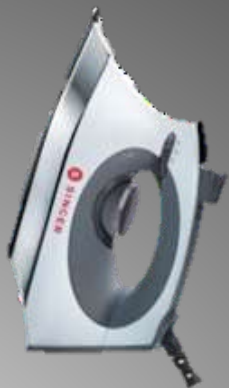

# SINGER®

ORIGINAL SINCE 1851.

*Novedad Otoño*

*2020*

**SINGER®**

ORIGINAL SINCE 1851.

NOVEDAD' – PLANCHA A  
VAPOR

<< Mod. STEAM CRAFT >>